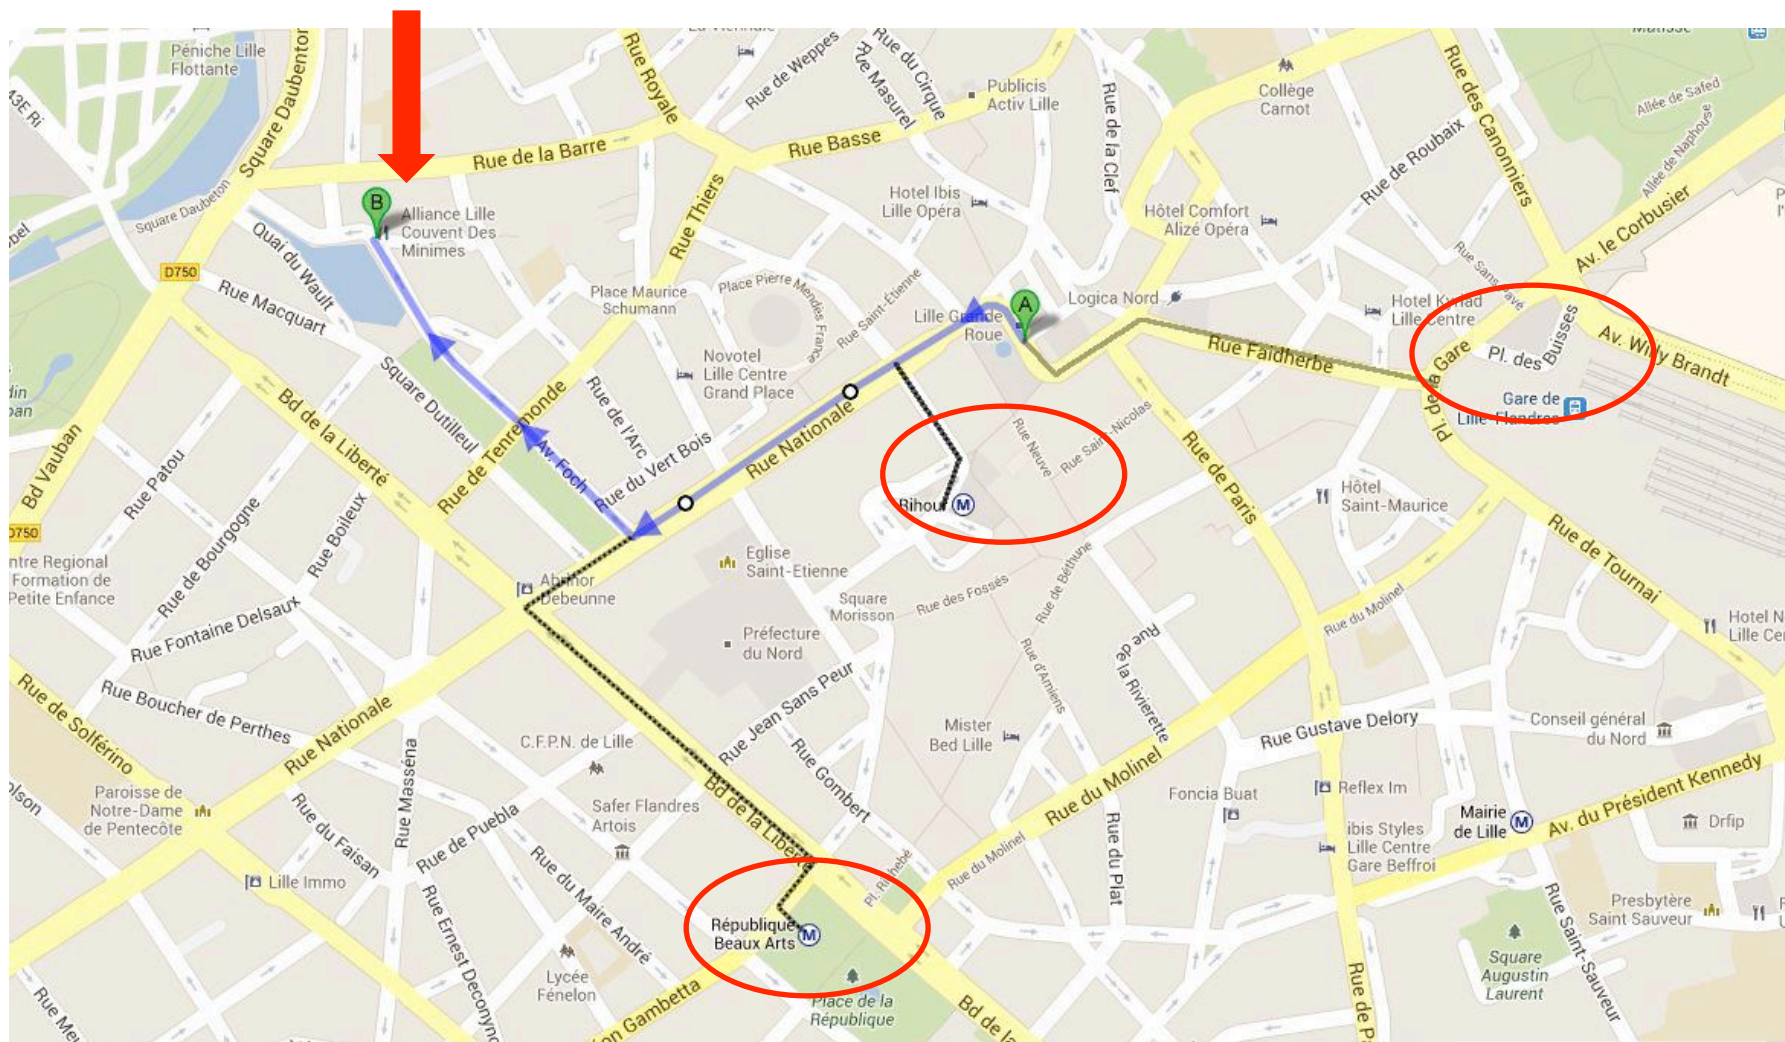

CONFERENCE DINNER - Thursday, July 4th from 20 :00

COUVENT DES MINIMES ALLIANCE LILLE, 17 Quai du Wault, 59000 LILLE

GPS: N: 50°38'16" E: 3°3'16"

CONFERENCE DINNER - Thursday, July 4th from 20 :00

***COUVENT DES MINIMES* ALLIANCE LILLE, 17 Quai du Wault, 59000 LILLE**

GPS: N: 50°38'16'' E: 3°3'16''